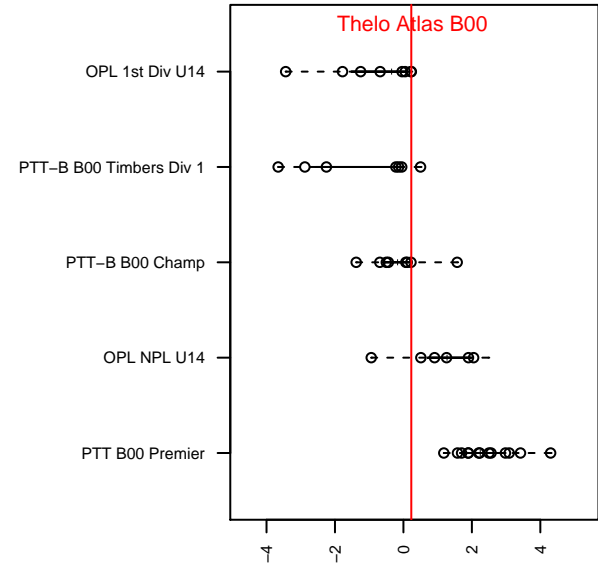

Thelo Atlas B00

Thelo United Futbol
 Milwaukie, OR
 B00 total strength=1164
 attack=4.89 defense=2.54
 fall league = OPL 1st Div U14
 spr league = Spr OPL Clatskanie Div U14

alt names used:
 Thelo United Atlas
 Thelo United FC Atlas
 Thelo Atlas
 Thelo United FC Atlas
 Thelo United FC Atlas
 Thelo Atlas

Venues played:
 2014 Capital Cup BU14 Silver
 2014 Mt Hood Challenge U14
 2014 Summer Slam U14
 2014 OPL First Division U14
 2014 Directors Cup OPL Silver U14
 2014 Crossfire OR Win Showcase U15 U15
 2014 Spr OPL Clatskanie Division U14

**attack and defense variance (black dot)
relative to other teams
and top 10 in region**

**attack and defense rating
relative to others at age
and all opponents in last 13 months**

Performance relative to 13 month average