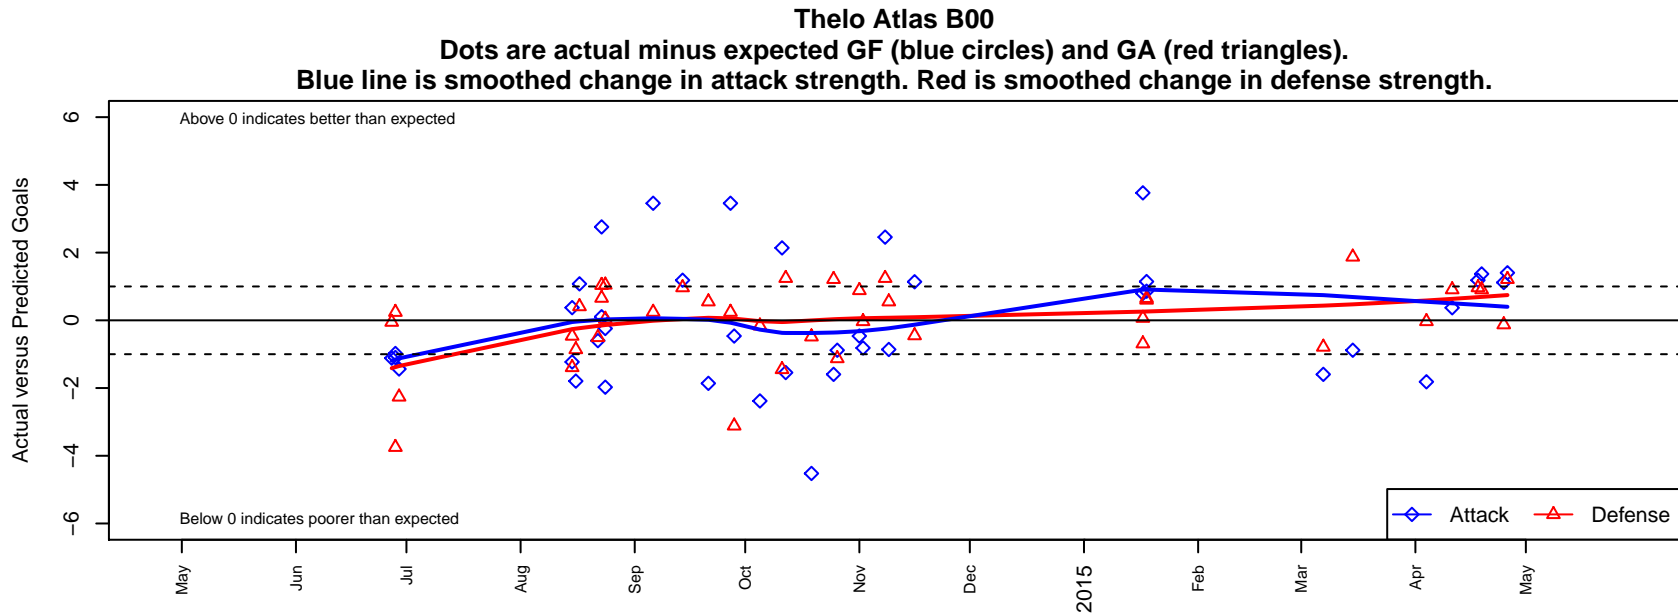

Thelo Atlas B00

Thelo United Futbol
 Milwaukie, OR
 B00 total strength=1164
 attack=4.89 defense=2.54
 fall league = OPL 1st Div U14
 spr league = Spr OPL Clatskanie Div U14

alt names used:
 Thelo United Atlas
 Thelo United FC Atlas
 Thelo Atlas
 Thelo United FC Atlas
 Thelo United FC Atlas
 Thelo Atlas

**attack and defense variance (black dot)
relative to other teams
and top 10 in region**

**attack and defense rating
relative to others at age
and all opponents in last 13 months**

Performance relative to 13 month average