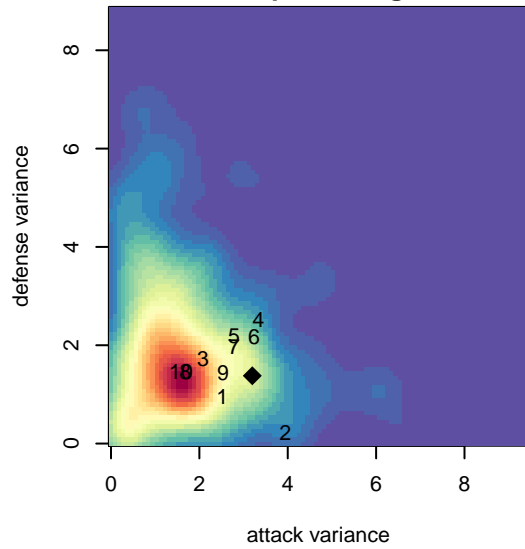

Thelo Atlas B00

Thelo United Futbol
 Milwaukie, OR
 B00 total strength=1164
 attack=4.89 defense=2.54
 fall league = OPL 1st Div U14
 spr league = Spr OPL Clatskanie Div U14

alt names used:
 Thelo United Atlas
 Thelo United FC Atlas
 Thelo Atlas
 Thelo United FC Atlas
 Thelo United FC Atlas
 Thelo Atlas

**attack and defense variance (black dot)
relative to other teams
and top 10 in region**

**attack and defense rating
relative to others at age
and all opponents in last 13 months**

Performance relative to 13 month average